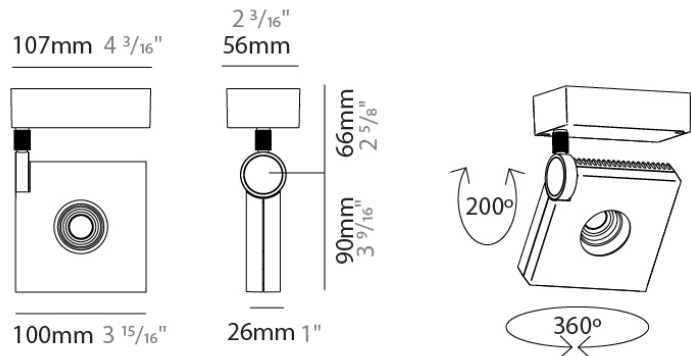

BRIDGE SINGLE SURFACE

D92110

PROJECT	
TYPE	
NOTES	
QUANTITY	
DATE	

GENERAL

Series: Bridge
Subseries: Bridge Single
Brand: Milan
Division: Design
Mounting Type: Surface
Mounting Location: Ceiling
Subcategory: Spots

PHYSICAL

Shape: Rectangle
Length (mm): 107
Length (in): 4 ³/₁₆
Width (mm): 110
Width (in): 4 ⁷/₁₆
Extension (mm): 156
Extension (in): 6 ¹/₈
Light Distribution: Adjustable / Direct
Weight (kg): 1.4
Weight (lbs): 3
Fixture Finish: WHI
Fixture Material: Aluminum

ELECTRICAL

Input Wattage Range: 10 - 19 W
Lamp Type: LED
Total Output Wattage (W): 9.7
Dimming: Non-Dimming / Phase Dimming (120Vac only) / 0-10V Dimming
Driver Included: Yes
Driver Location: External
Driver Type: Constant Current - 120 / 277Vac
Driver Class: Class 2
Input Voltage (V): 120 - 277
Constant Current (MA): 350

LED

Number of LEDs: 1
Color Temperature (°K): 3000
Max. Delivered Lumen (lm): 1010
CRI: >80 CRI
Lamp Life (hrs): 50000

OPTICAL

Reflector°: 50

RATINGS AND CERTIFICATIONS

Certified By: CSA Certified to UL and CSA Standards
IP rating: IP20